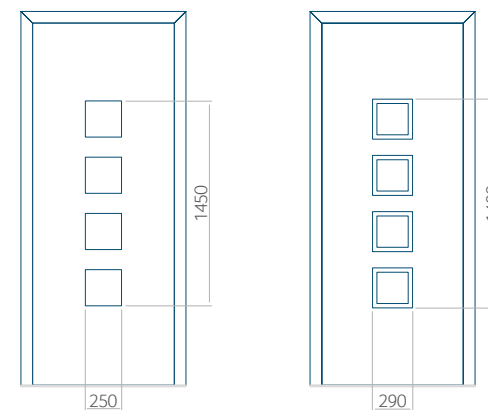

25 Paneelmodel

PVC	ALU	WOOD
☒	☒	☒

Kleuren

AP/SAL	RAL	TEKNOS/RAL
☒	☒	☒

Vulling

HPL	ALU	WOOD
☒	☒	☒

INOX-versiering

PVC	ALU	WOOD
☒	☒	☒

Minimale paneelafmetingen

PVC	ALU	WOOD
600x1650	600x1650	340x1400

Maximale paneelafmetingen

PVC	ALU	WOOD
900x2100	1100x2300	840x2240

Wij bieden panelen met twee soorten vulling aan: of uit poliurethaan schuim en multiplex (de PLUS-vulling) of uit geëxtrudeerd polystyreen (XPS) (de Classic-vulling).

Onafhankelijk daarvan zijn de panelen verkrijgbaar in dikten van 24, 36 of 48 mm. De buitenkant van onze panelen maken wij of uit HPL-platen, uit PVC en aluminium of uit aluminium platen, naar gelang de wensen van de klant en de technische vereisten. HPL-platen worden beplakt met folie, aluminium platen worden gepoedercoat. Houten deurpanelen zijn verkrijgbaar met dikten van 24, 36 of 46 mm.